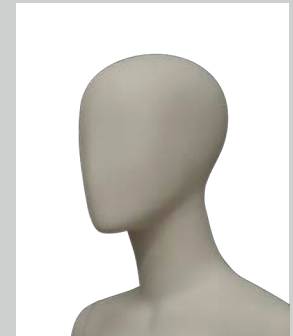

DNA

DNA FEMALE FIGURES

HQFo2

STRAIGHT LEG FIGURE
MODERN HEAD

HQFo3

WIDE LEG FIGURE
MODERN HEAD

HQFo6

RELAXED LEG FIGURE
MODERN HEAD

HQFo7

SEATED FIGURE
MODERN HEAD

MODERN HEAD

HEADLESS OPTION

MEASUREMENTS

HEIGHT WITH HEAD	181 cm	5ft 11"
HEADLESS HEIGHT	163 cm	5ft 4"
BUST	88 cm	34 ½"
WAIST	64 cm	25"
HIP	89 cm	35"
HEEL HEIGHT	10 cm	4"
SHOE SIZE	38 EU	5 UK
SITTER TABLE HEIGHT	74/77 cm	29/30"

DNA MALE FIGURES

HQM01

STRAIGHT LEG FIGURE
MODERN HEAD

HQM06

WIDE LEG FIGURE
MODERN HEAD

HQM02

RELAXED LEG FIGURE
MODERN HEAD

HQM10

SEATED FIGURE
MODERN HEAD

MODERN HEAD

HEADLESS OPTION

MEASUREMENTS

HEIGHT WITH HEAD	186 cm	6ft 1"
HEIGHT HEADLESS	168 cm	5ft 6"
CHEST	101 cm	40"
WAIST	76 cm	30"
NATURAL WAIST	86 cm	34"
INSIDE LEG	81 cm	32"
COLLAR SIZE	38 cm	15"
HEEL ALLOWANCE	2 cm	¾"
SHOE SIZE	43 EU	10 UK
SITTER TABLE HEIGHT	74/77 cm	29/30"